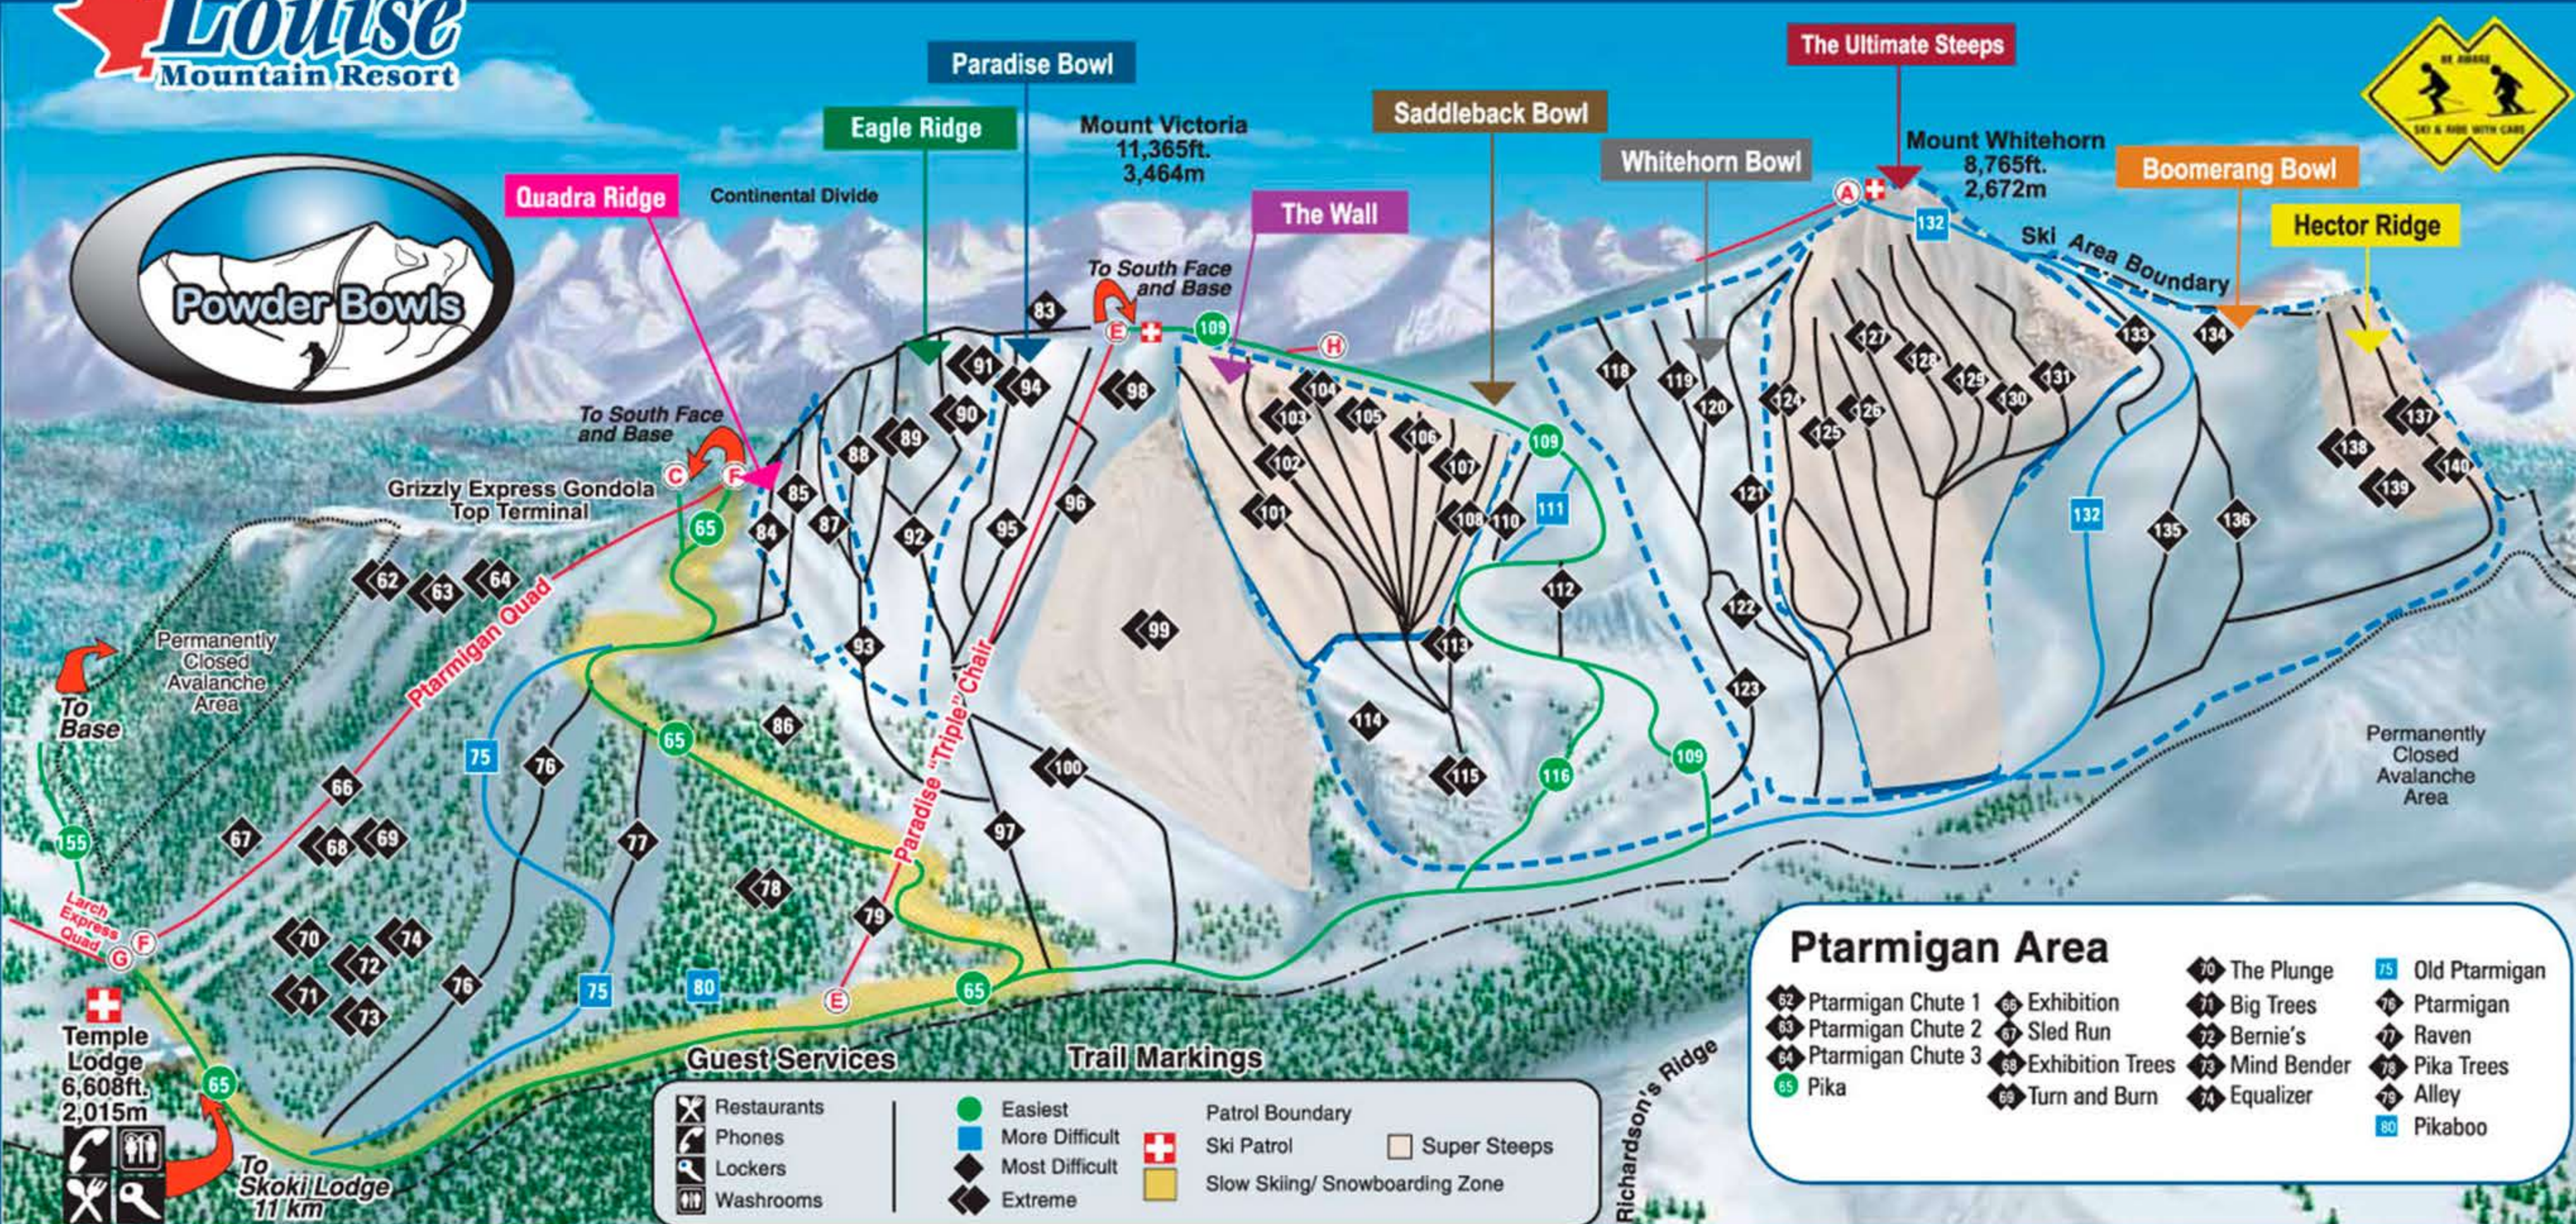

POWDER BOWLS "The Ultimate Steeps"

2500 Skiable Acres

Guest Services

- Restaurants
- Phones
- Lockers
- Washrooms

Trail Markings

- Easiest (Green circle)
- More Difficult (Blue square)
- Most Difficult (Black diamond)
- Extreme (Red diamond)

Other Markings

- Patrol Boundary (Dashed line)
- Ski Patrol (Red cross)
- Slow Skiing/ Snowboarding Zone (Yellow rectangle)
- Super Steeps (White square)

Ptarmigan Area

- 62 Ptarmigan Chute 1
- 63 Ptarmigan Chute 2
- 64 Ptarmigan Chute 3
- 65 Pika
- 66 Exhibition
- 67 Sled Run
- 68 Exhibition Trees
- 69 Turn and Burn
- 70 The Plunge
- 71 Big Trees
- 72 Bernie's
- 73 Mind Bender
- 74 Equalizer
- 75 Old Ptarmigan
- 76 Ptarmigan
- 77 Raven
- 78 Pika Trees
- 79 Alley
- 80 Pikaboo

- Quadra Ridge**
 - 83 Corridor
 - 84 East Bowl
 - 85 Crow Bowl
 - 86 East Bowl Trees
 - 87 Skoki Bowl
 - 88 The Borderline
- Eagle Ridge**
 - 89 Mineshaft
 - 90 Bankhead
 - 91 Swedes
 - 92 The Heart
 - 93 Powder Pockets
- Paradise Bowl**
 - 94 Fenceline Gully
 - 95 Paradise Bowl
 - 96 The Edge
 - 97 Hell's Kitchen
 - 98 Paradise Cornice
 - 99 Upper 5
 - 100 Lower 5
- The Wall**
 - 101 Fallen Angel
 - 102 Big 7
 - 103 Drop Out
 - 104 Vertical Cornice
 - 105 Couloir
 - 106 Peyto's Pitch
 - 107 The Beast
 - 108 Jackpot
- Saddleback Bowl**
 - 109 Saddleback
 - 110 Dee Read's Way
 - 111 Mistaya Meadows
 - 112 Hour Glass
 - 113 Wounded Knee
 - 114 Kiddie's Corner
 - 115 Split Rock
 - 116 Warden's Run
- Whitehorn Bowl**
 - 118 Chunky's
 - 119 Second Gate
 - 120 Whitehorn One
 - 121 Ridge Run
 - 122 North Face
 - 123 Rodney's Ridge
- The Ultimate Steeps**
 - 124 Adrenaline
 - 125 Big Horn
 - 126 Chimney
 - 127 Devil's Thumb
 - 128 Exit Only
 - 129 Free Fall
 - 130 Gravity Pull
 - 131 Highline
- Boomerang Bowl**
 - 132 Boomerang
 - 133 Little Pipestone
 - 134 Hiker's Paradise
 - 135 Shoulder Roll
 - 136 Brown Shirt
- Hector Ridge**
 - 137 Boundary Bowl
 - 138 North Cornice
 - 139 Wild Gully
 - 140 Ghostly Gully